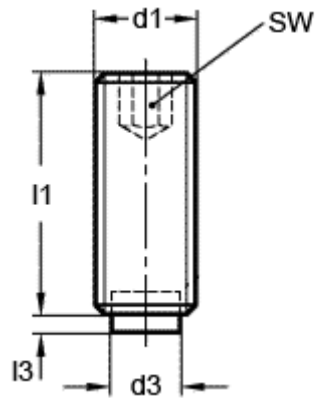

Data Sheet

Article number: 20931637

Description: E+G Grub screw
GN 913.3-M8-16-KU

Measures

$d1 = M8$
 $d3 = 5$
 $l1 = 16.0$
 $l3 = 1.6$
 $SW = 4.0$